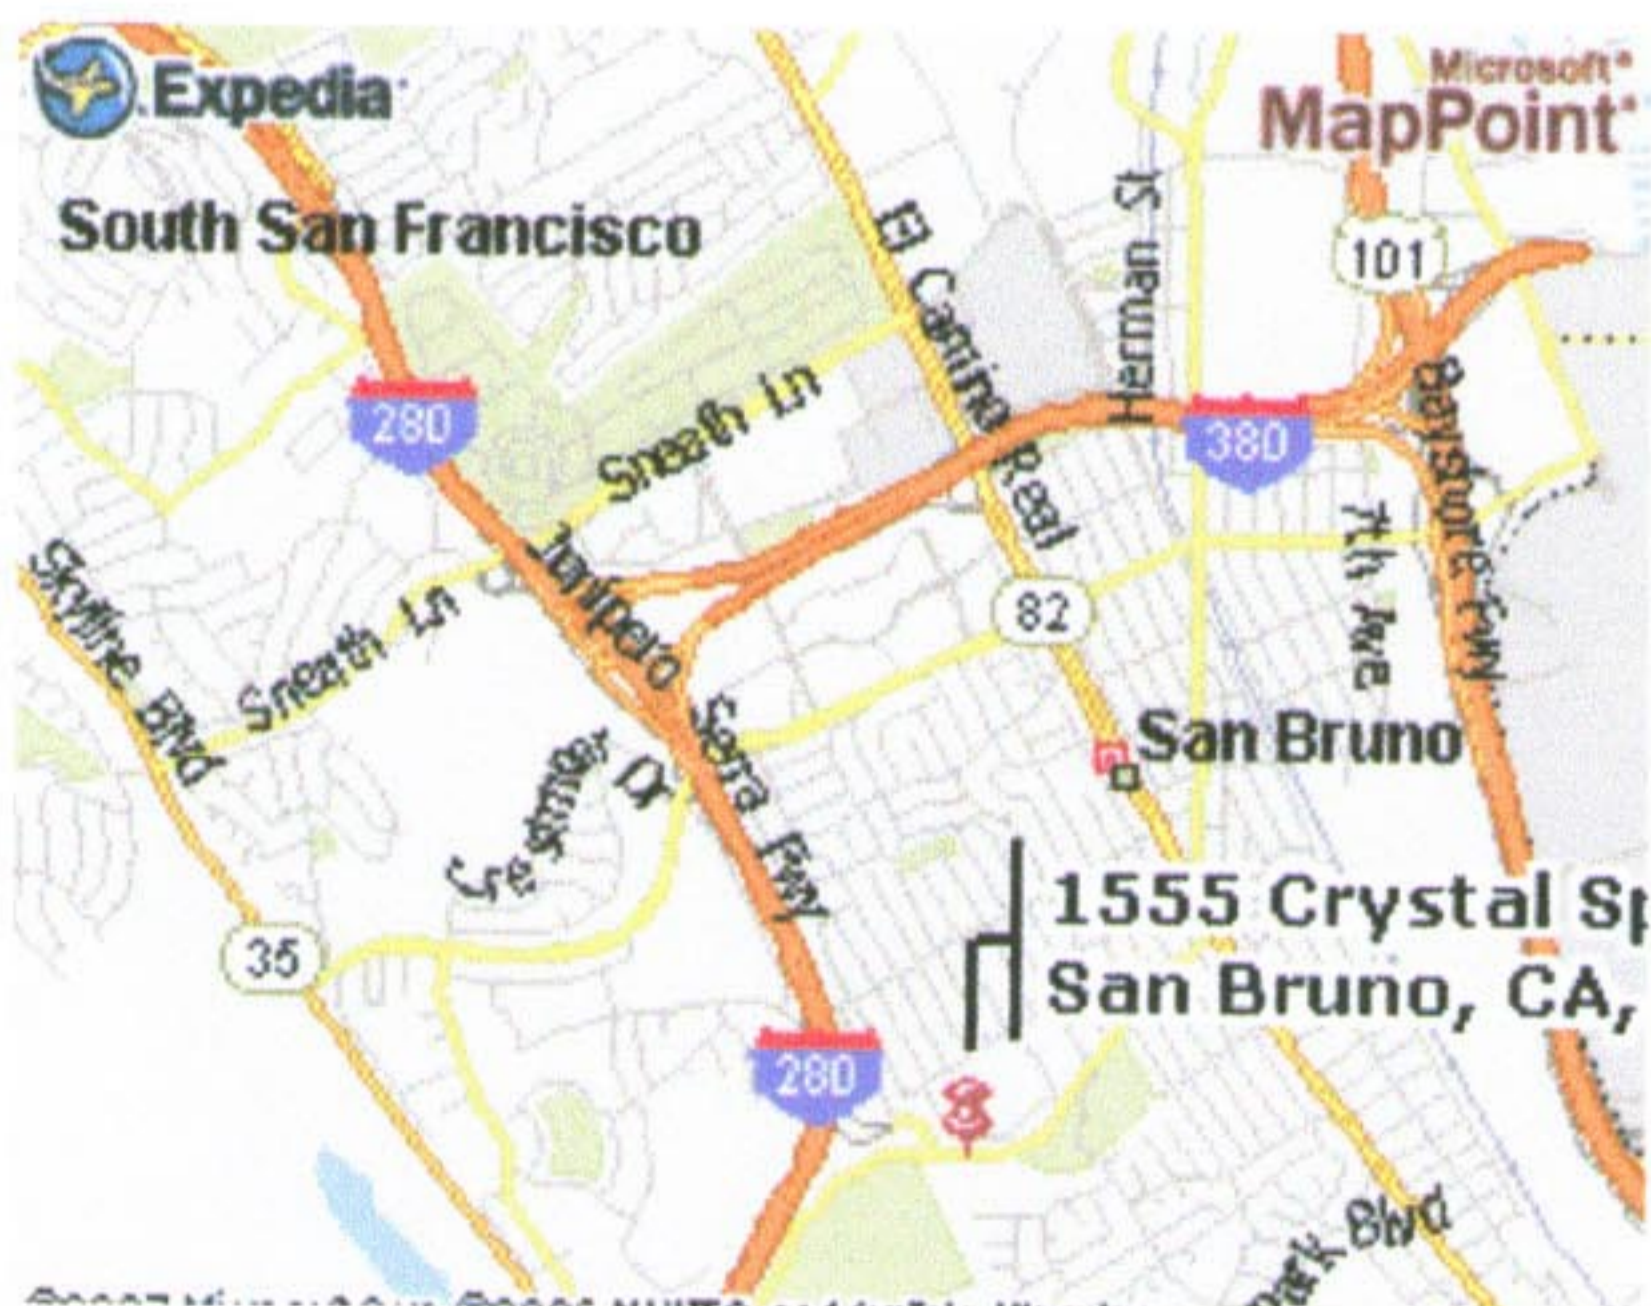

# CRYSTAL SPRINGS HOE DOWN

FOR YOUR DANCING PLEASURE

AT

SAN BRUNO SENIOR CENTER  
1555 CRYSTAL SPRINGS ROAD  
SAN BRUNO, CA

PLUS-A1, PLUS A2, PLUS-A1. PLUS-A2

2:30-5:00

PRE ROUNDS 1:30 2:30

FLOOR LEVEL

From highway 101 take 380 West to 280 South about 1/4 mile to Crystal Springs off ramp. About 1/4 mile to red light, Park in lot